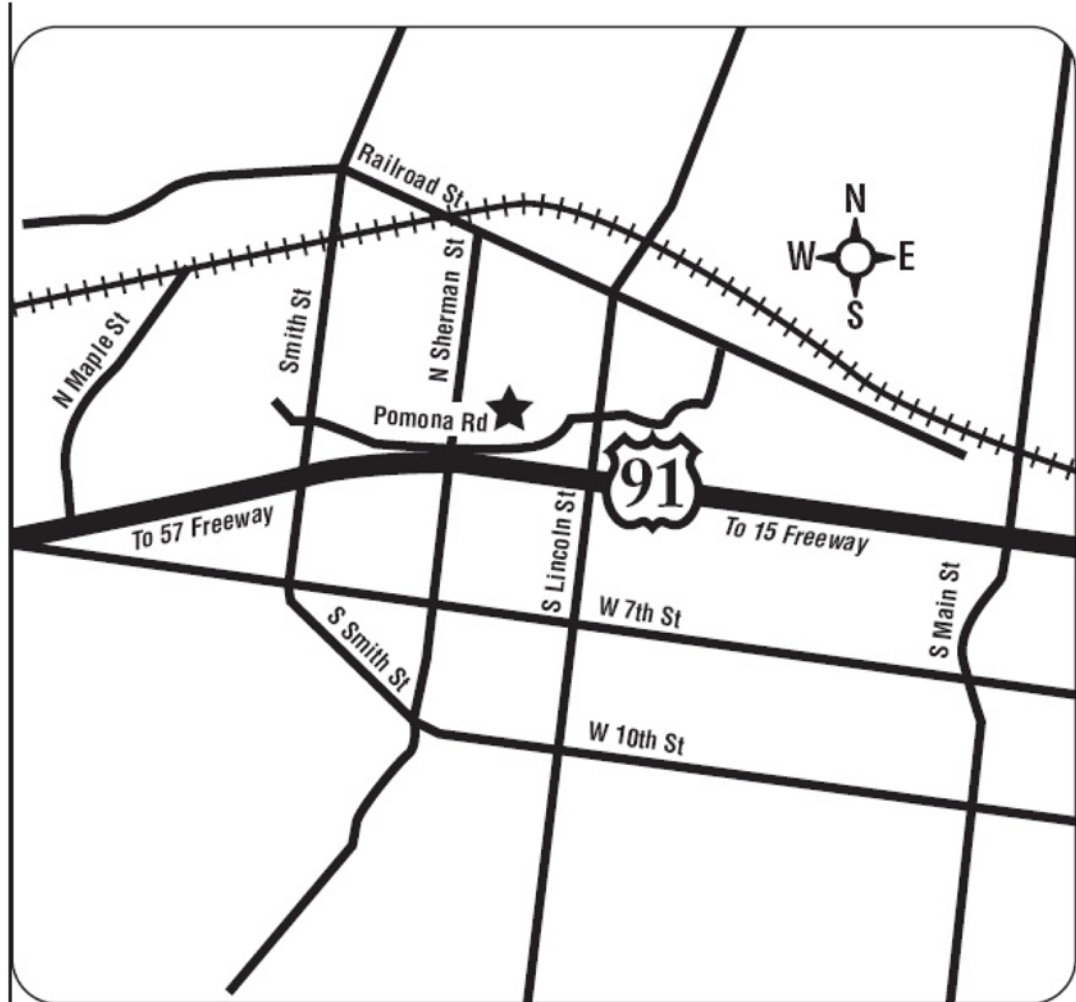

SHOWROOM:
CORONA

1269 West Pomona Road, Suite 106 – Corona, California 92882
Ph: 951-279-7053 – Fx: 951-549-0733

(map not to scale)

RESIDENTIAL DESIGN
SERVICES

4900 Hunter Ave., Anaheim, CA 92807

Ph (714) 701-4200 Fax (714) 701-4400