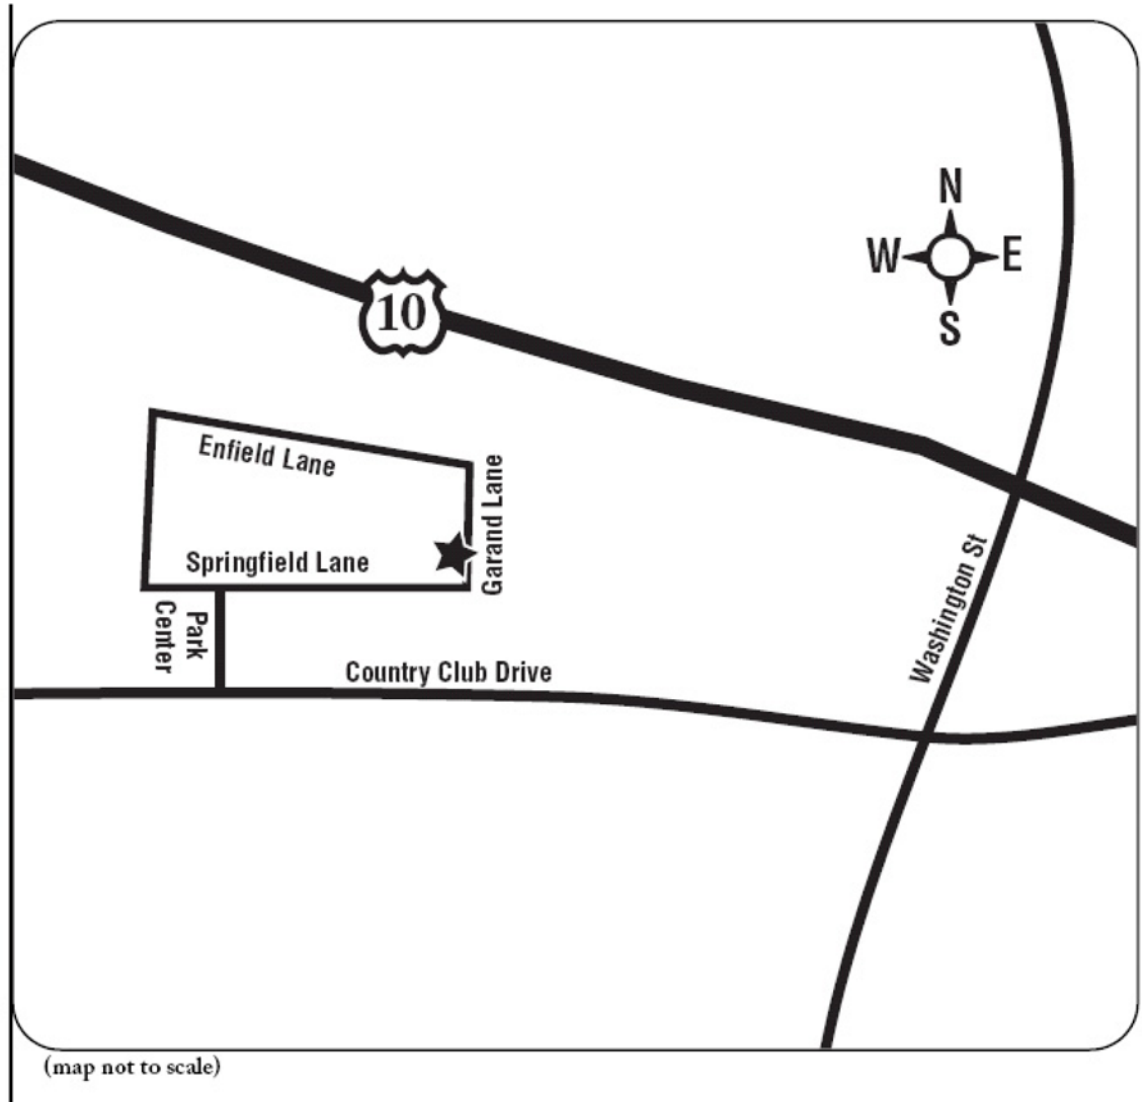

SHOWROOM:
PALM DESERT

39-740 Garand Lane, Suite A – Palm Desert, California 92211
Ph: 760-360-3950 Fx: 760-360-3470

RESIDENTIAL DESIGN
SERVICES

4900 Hunter Ave., Anaheim, CA 92807
Ph (714) 701-4200 Fax (714) 701-4400